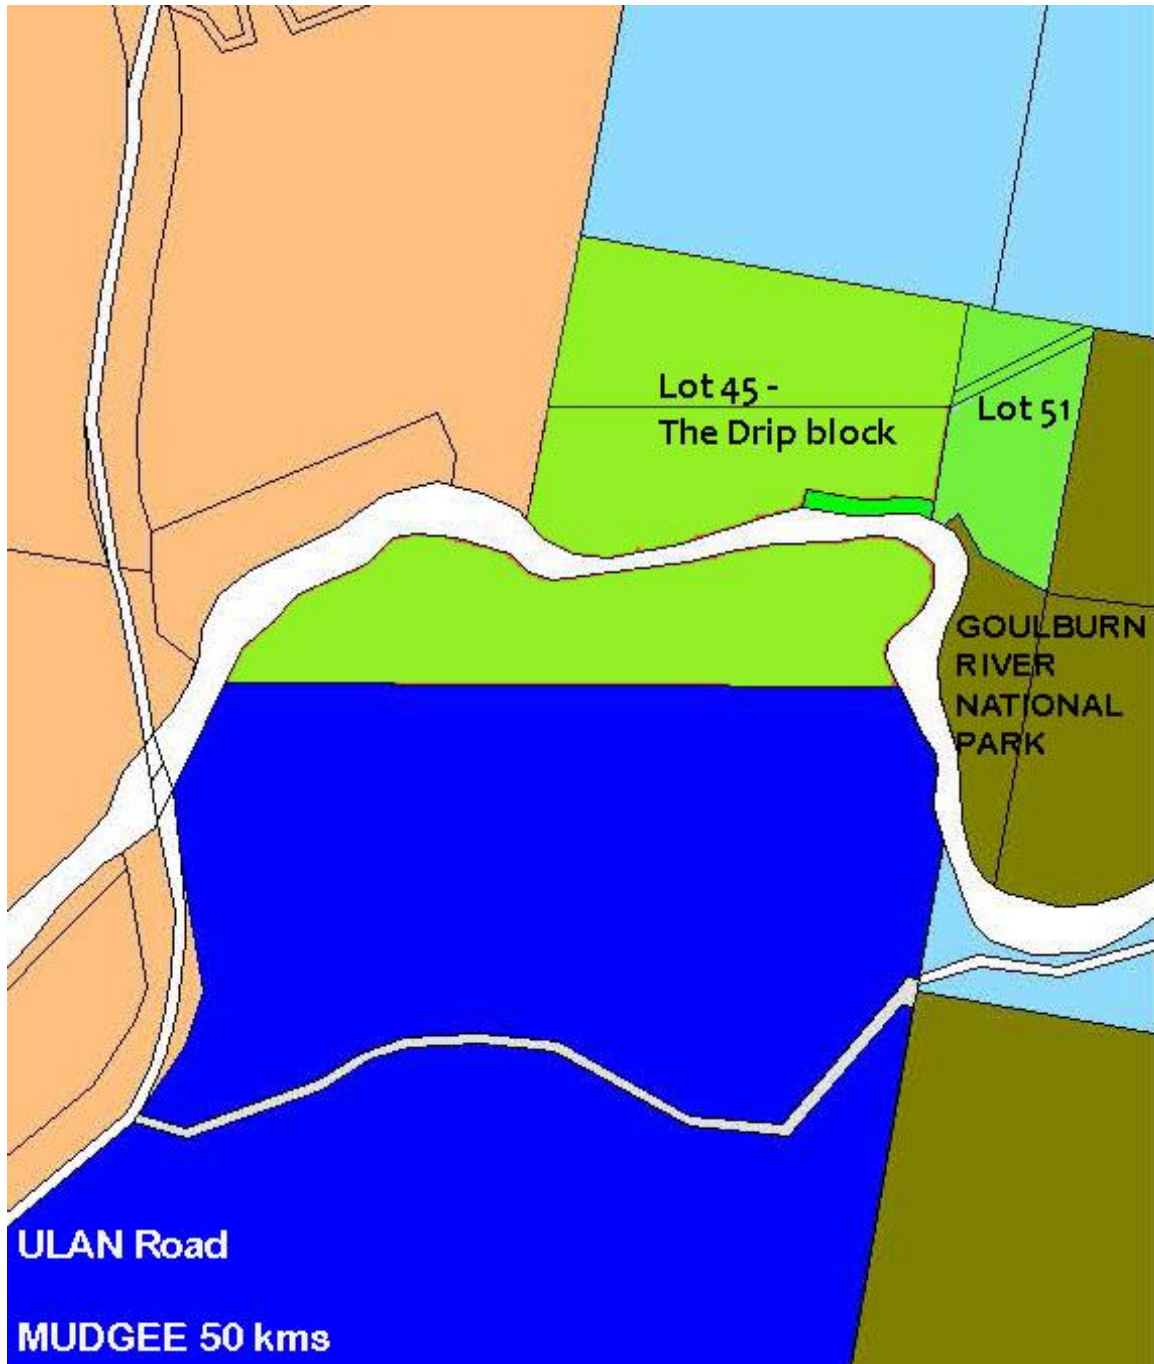

Proposal to protect The Drip permanently within Goulburn River National Park

Key:

Crown Land

Private Land – 'Gleniston'

Proposed extension to National Park

Goulburn River National Park

Moolarben Stage 1 mining lease